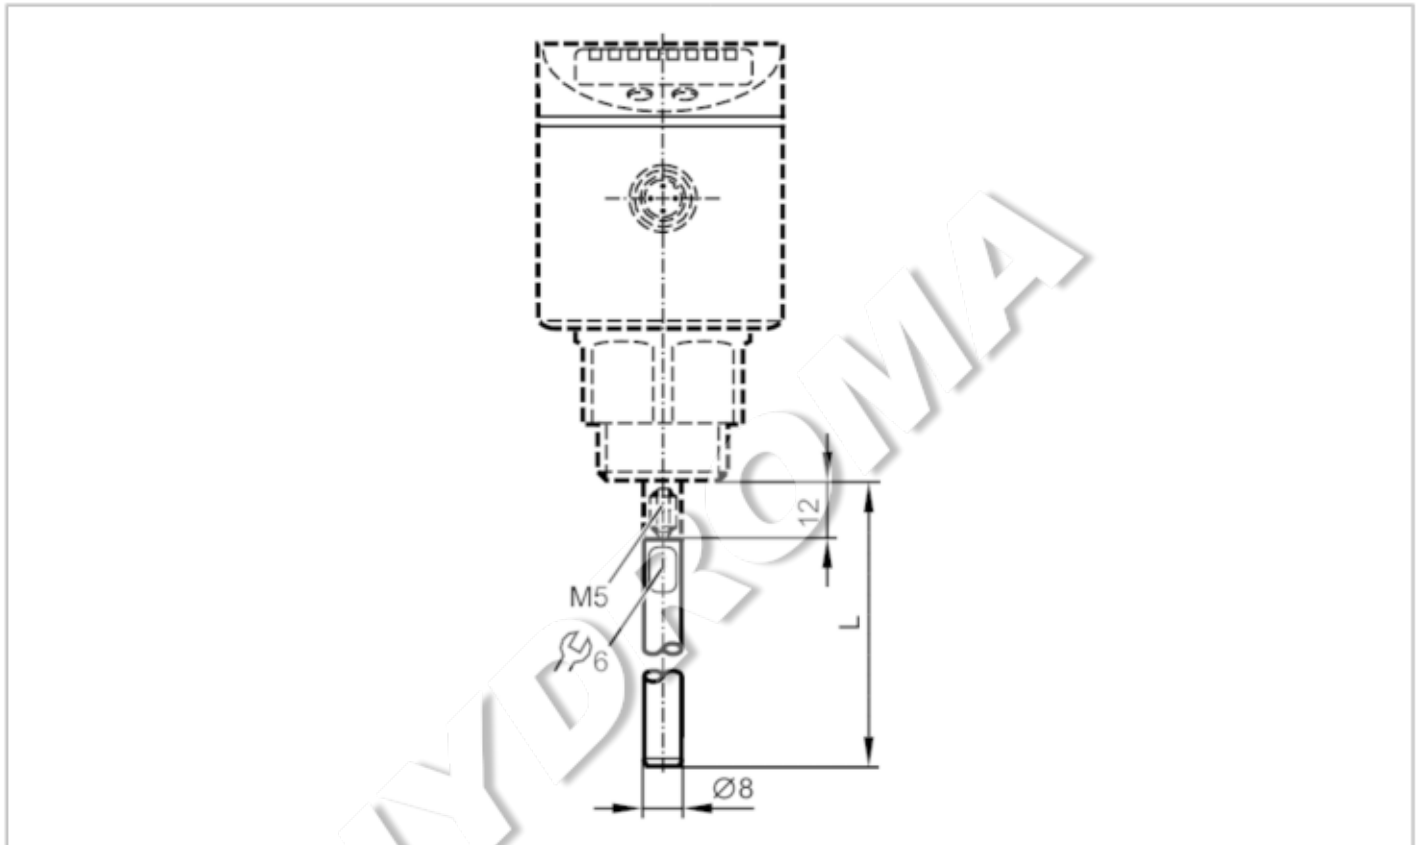

### Probe for level sensors

LR PROBE L240

<b>Application</b>	
Design	for level sensors LR
<b>Measuring/setting range</b>	
Probe length L [mm]	240
<b>Mechanical data</b>	
Weight [g]	102.5
Materials	stainless steel (1.4404 / 316L)
Tightening torque [Nm]	4
<b>Remarks</b>	
Pack quantity	1 pcs.